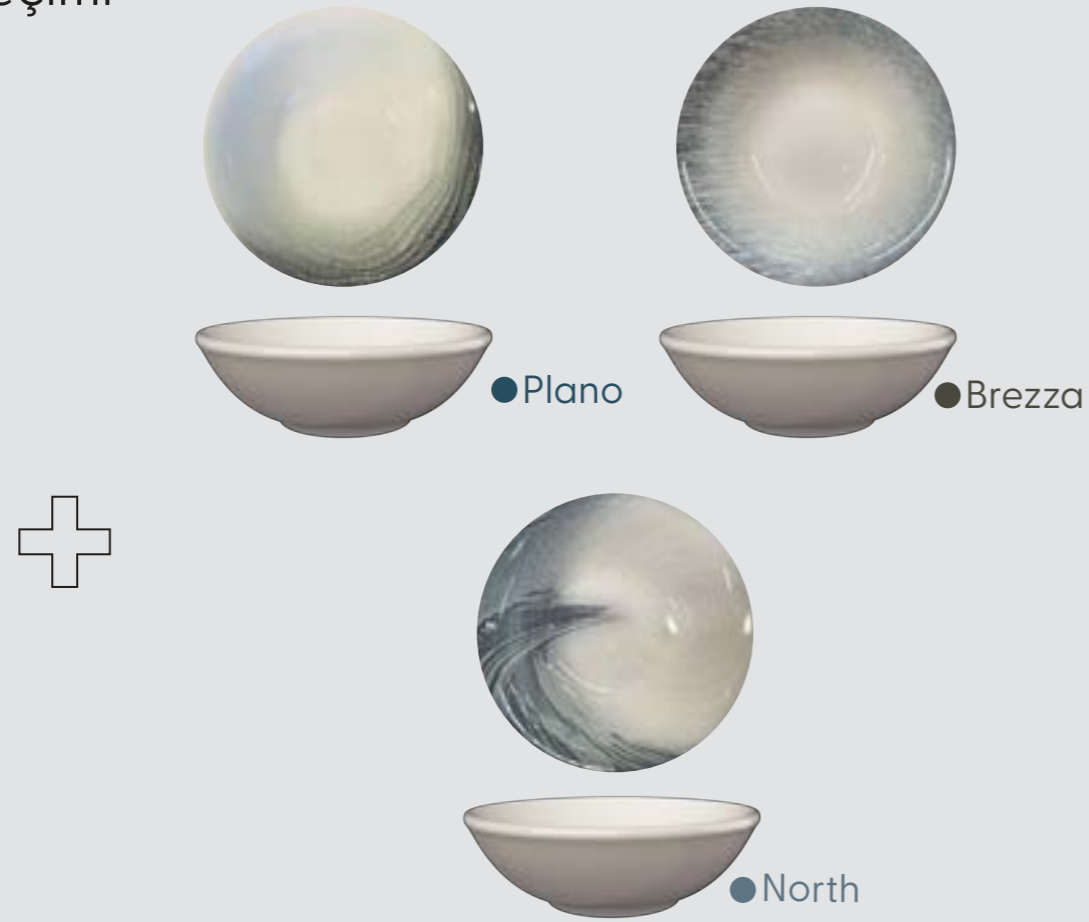

● Brezza Kase | Bowl

	●	●	●	●	●	●
2004-112010	✓	24	90 cc	3 oz	10	3,9"
2004-112016	✓	12	420 cc	14,2 oz	16	6,3"

● North Kase | Bowl

	●	●	●	●	●	●
2011-112010	✓	24	90 cc	3 oz	10	3,9"
2011-112016	✓	12	420 cc	14,2 oz	16	6,3"

● North Kase | Bowl

	●	●	●	●	●	●
2020-112010	✓	24	90 cc	3 oz	10	3,9"
2020-112016	✓	12	420 cc	14,2 oz	16	6,3"